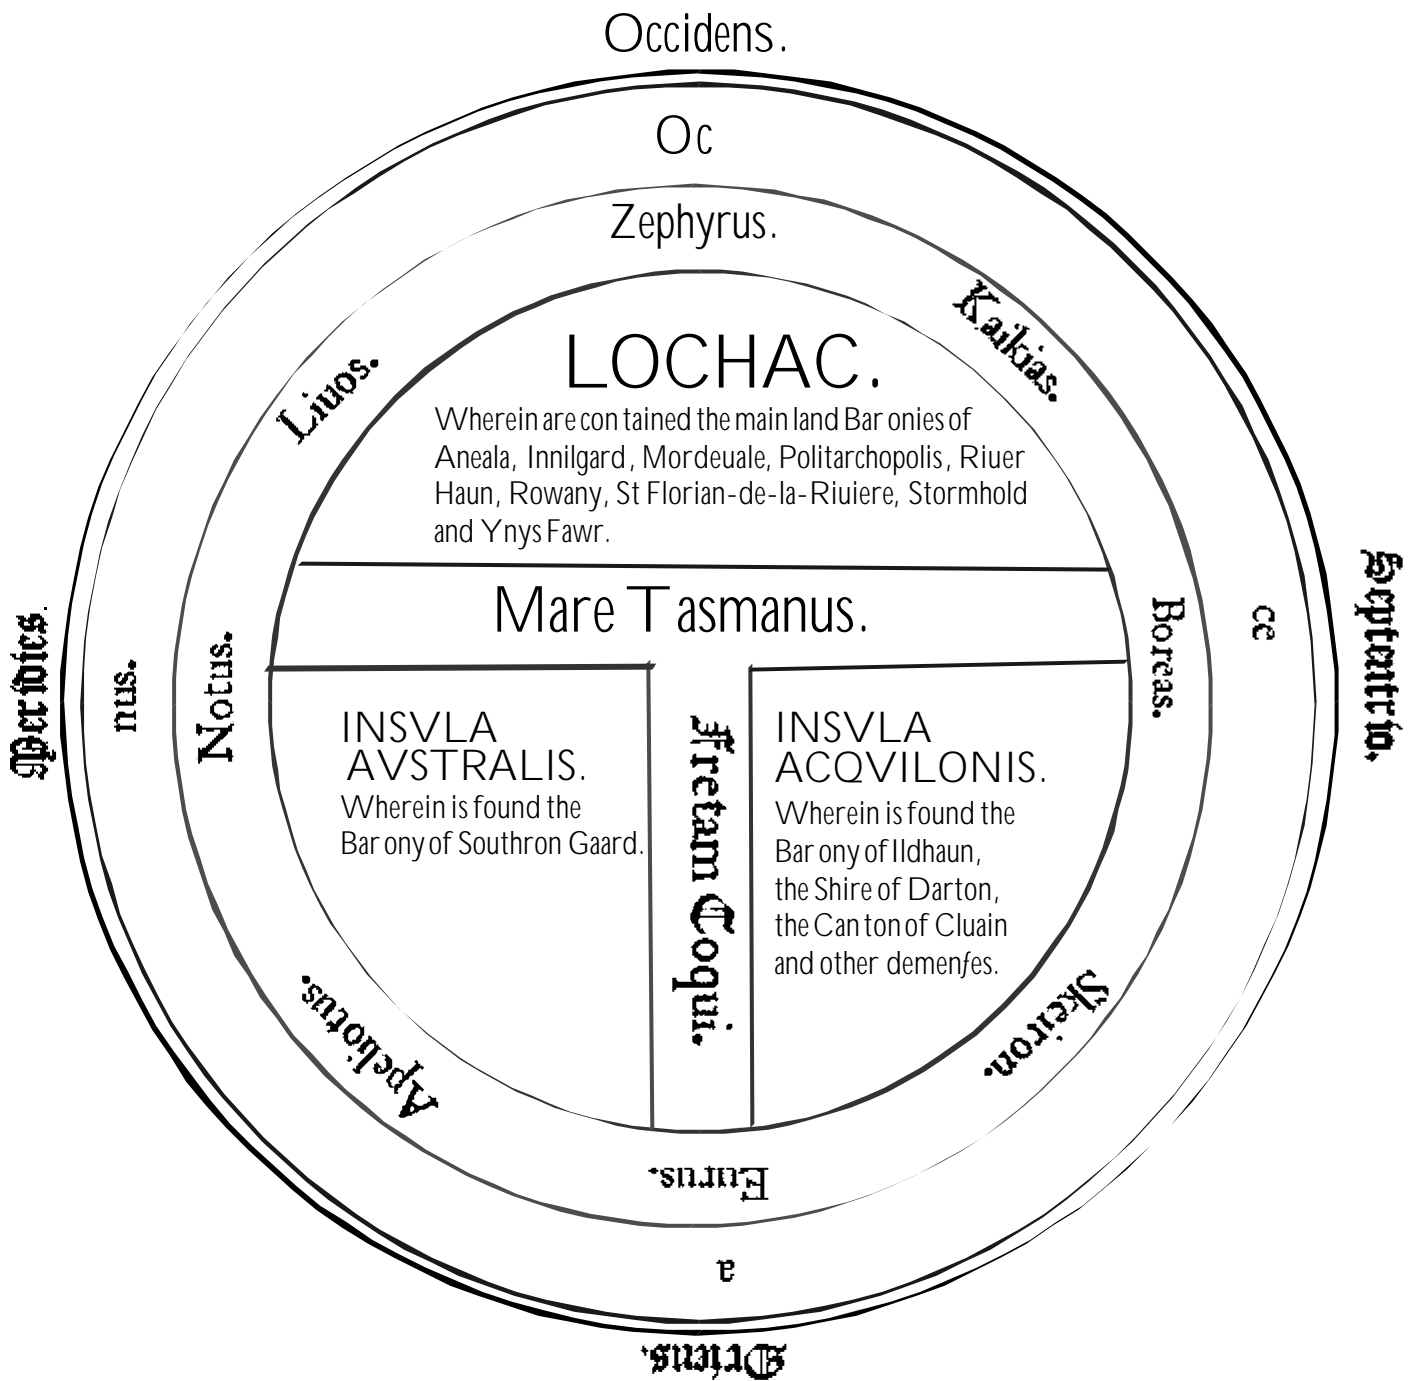

Orbis Terrae Tripartus

Moreouer beyond these three partes of the Worlde, on the other fide of the Ocean, is faid to be a large land made in the Northern partes, which is

vnknowne to vs becaufe of the heat of the Sunne, within the bounds of which the Podes and various peoples are fabuloufly faid to dwell.